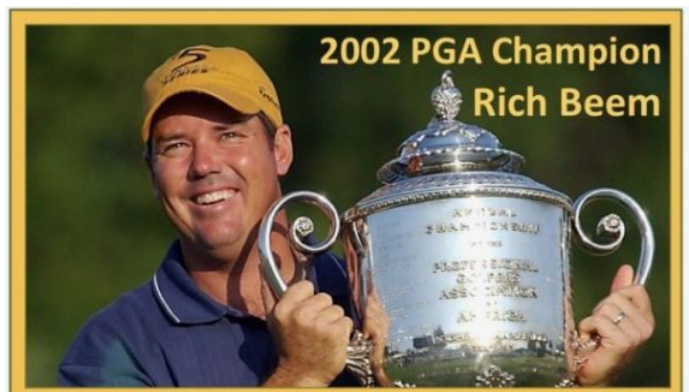

2002 PGA Champion
Rich Beem

The
Golf Shop
On The Town

On air and in the community, The Golf Shop strives to advance the game. Listeners are encouraged to interact with us on social media and at thegolfshopshow.com, where our content is always fresh.